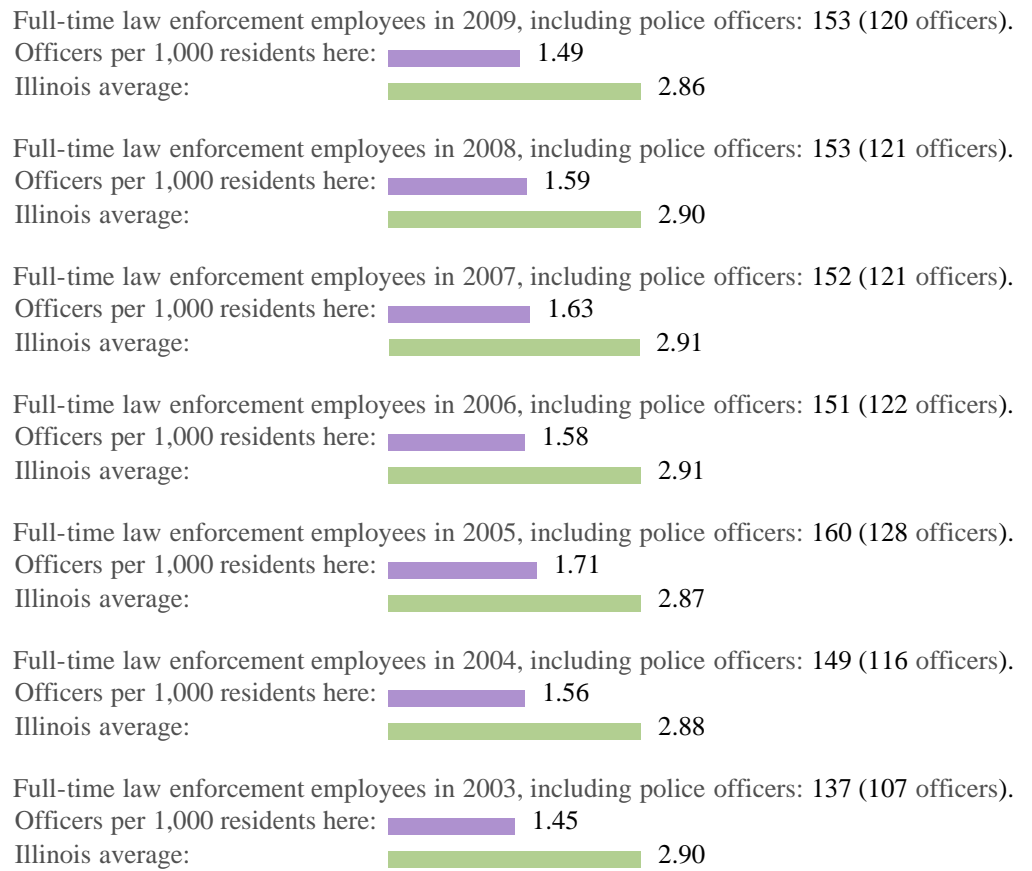

Full-time Law Enforcement Employees in Champaign

Created with Highcharts 4.0.4All

employeesOfficersCivilians20032004200520062007200820092010201120120100200

Full-time Law Enforcement Employees (per 1,000 residents)

Created with Highcharts

4.0.4ChampaignIllinois200320042005200620072008200920102011201212345