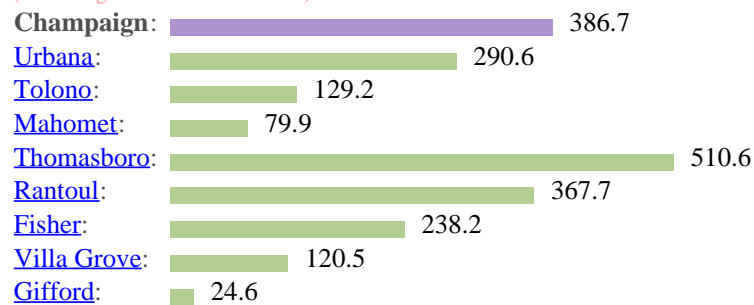

City-data.com crime rate (higher means more crime, U.S. average = 301.1)	466.4	467.7	461.6	451.8	445.2	469.0	417.8	433.6	402.1	336.9	438.4	408.3	386.7

City-data.com crime rate counts serious crimes and violent crime more heavily. It adjusts for the number of visitors and daily workers commuting into cities.

According to our research of Illinois and other state lists there **were 99 registered sex offenders living in Champaign, Illinois** as of November 19, 2014.

The ratio of number of residents in Champaign to the number of sex offenders is 834 to 1. The number of registered sex offenders compared to the number of residents in this city is near the state average.

See how dangerous Champaign, IL is compared to nearest cities:

(Note: Higher means more crime)

Leaflet | Data, Imagery and map information provided by MapQuest, OpenStreetMap and contributors, CC-BY-SA