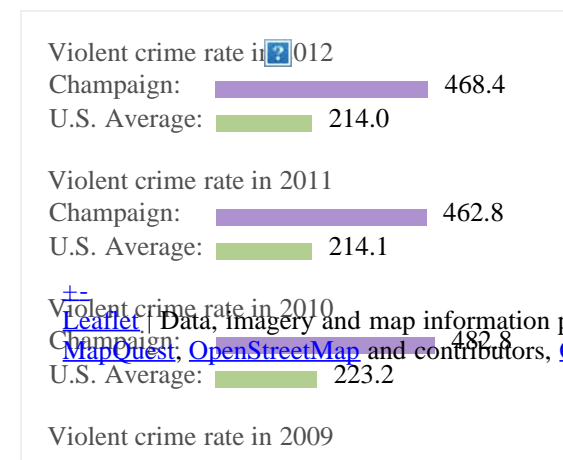

City-data.com crime rate (higher means more crime, U.S. average = 301.1)	466.4	467.7	461.6	451.8	445.2	469.0	417.8	433.6	402.1	336.9	438.4	408.3	386.7

City-data.com crime rate counts serious crimes and violent crime more heavily. It adjusts for the number of visitors and daily workers commuting into cities.

According to our research of Illinois and other state lists there **were 99 registered sex offenders living in Champaign, Illinois** as of November 19, 2014.

The ratio of number of residents in Champaign to the number of sex offenders is 834 to 1. The number of registered sex offenders compared to the number of residents in this city is near the state average.

See how dangerous Champaign, IL is compared to nearest cities:

(Note: Higher means more crime)

Leaflet | Data, Imagery and map information provided by MapQuest, OpenStreetMap and contributors, CC-BY-SA