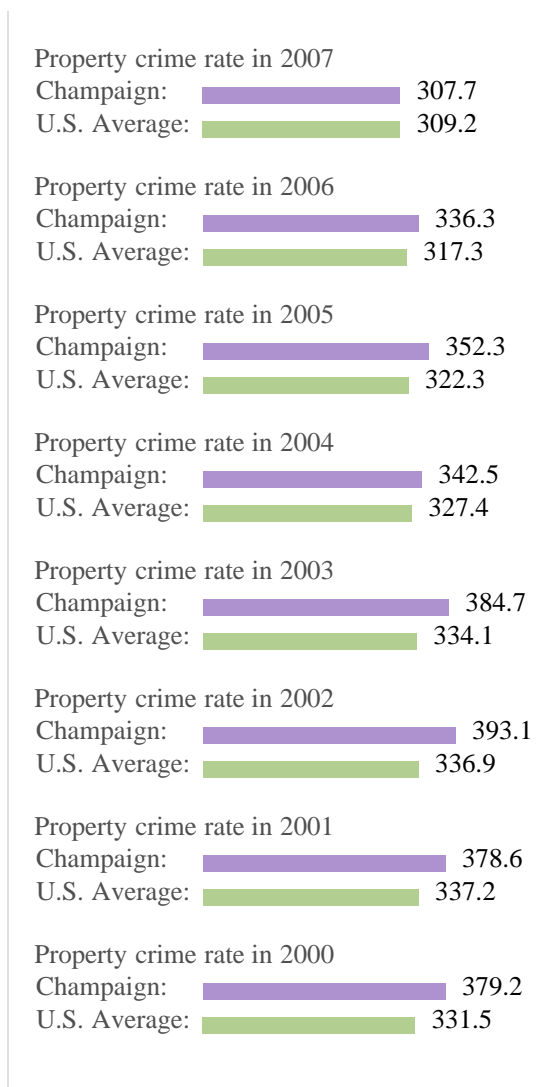

1. Recent posts about [crime in Champaign, Illinois on our local forum](#) with over 1,500,000 registered users:
2. [The truth about Champaign and Urbana (crime, politics, business, & schools)](#) (9 replies)
   - [how is the student housing market in urbana-champaign](#) (3 replies)
   - [Moving to champaign](#) (12 replies)
   - [Schools in Champaign-Urbana area](#) (7 replies)
   - [Navigating Illinois' Mental Health System and Laws](#) (10 replies)
   - [Moving from LA to Urbana-Champaign](#) (46 replies)

Latest news about crime in Champaign, IL collected exclusively by city-data.com from local newspapers, TV, and radio stations

[On The Record - Quincy Herald-Whig Illinois amp Missouri News Sports](#)

Paige D. Williams, 43, of Champaign, was charged with retail theft stemming from an Aug. 28 incident. ([whig.com](#))

[One dead another gravely injured from overnight shootings in Champaign News-Gazette.com](#)

certainly need the public's help in solving these cases. Champaign police will use every legal means available to identify every person criminally associated with the shooters and will attempt to arrest them on any or every ([news-gazette.com](#))